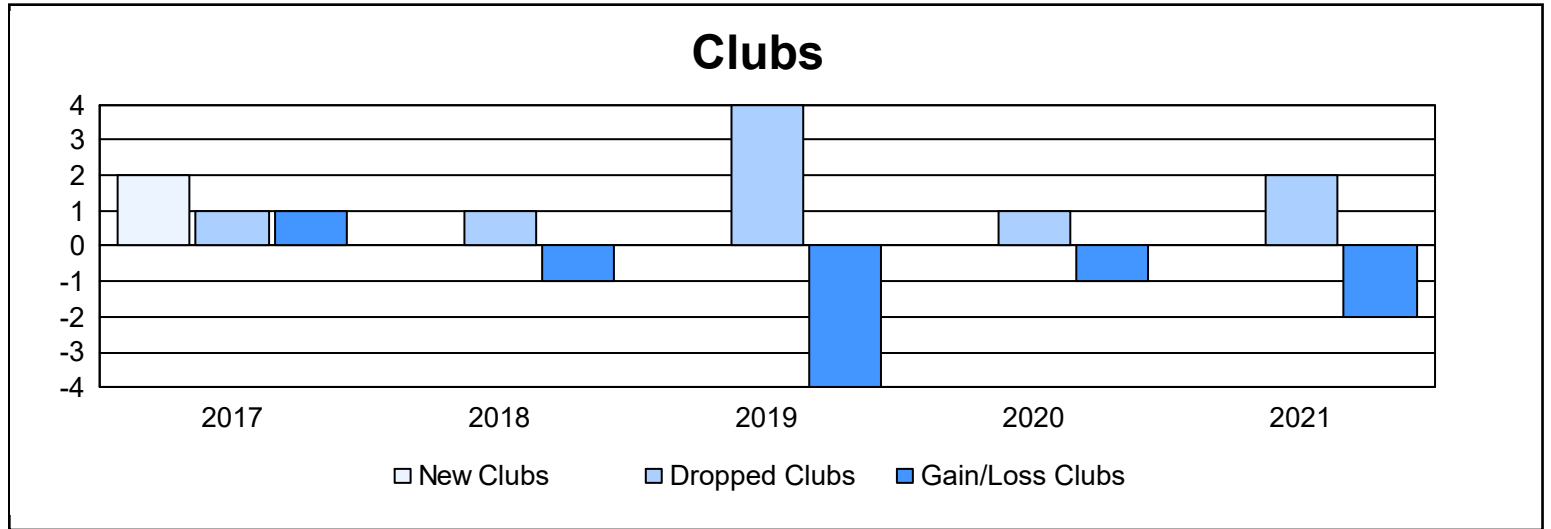

Year	New Clubs	Dropped Clubs	Gain/ Loss Clubs	New Members	Charter Members	Reinstate Members	Transfer Members	Total Member Added	Total Members Dropped	Gain/ Loss Members
2016-2017	2	1	1	187	52	7	11	257	180	77
2017-2018	0	1	-1	98	0	1	5	104	232	-128
2018-2019	0	4	-4	111	3	8	10	132	193	-61
2019-2020	0	1	-1	66	0	3	1	70	163	-93
2020-2021	0	2	-2	76	1	19	6	102	133	-31
<b>Average</b>	<b>0</b>	<b>2</b>	<b>-1</b>	<b>108</b>	<b>11</b>	<b>8</b>	<b>7</b>	<b>133</b>	<b>180</b>	<b>-47</b>

### Membership Composition June 2021 Cumulative