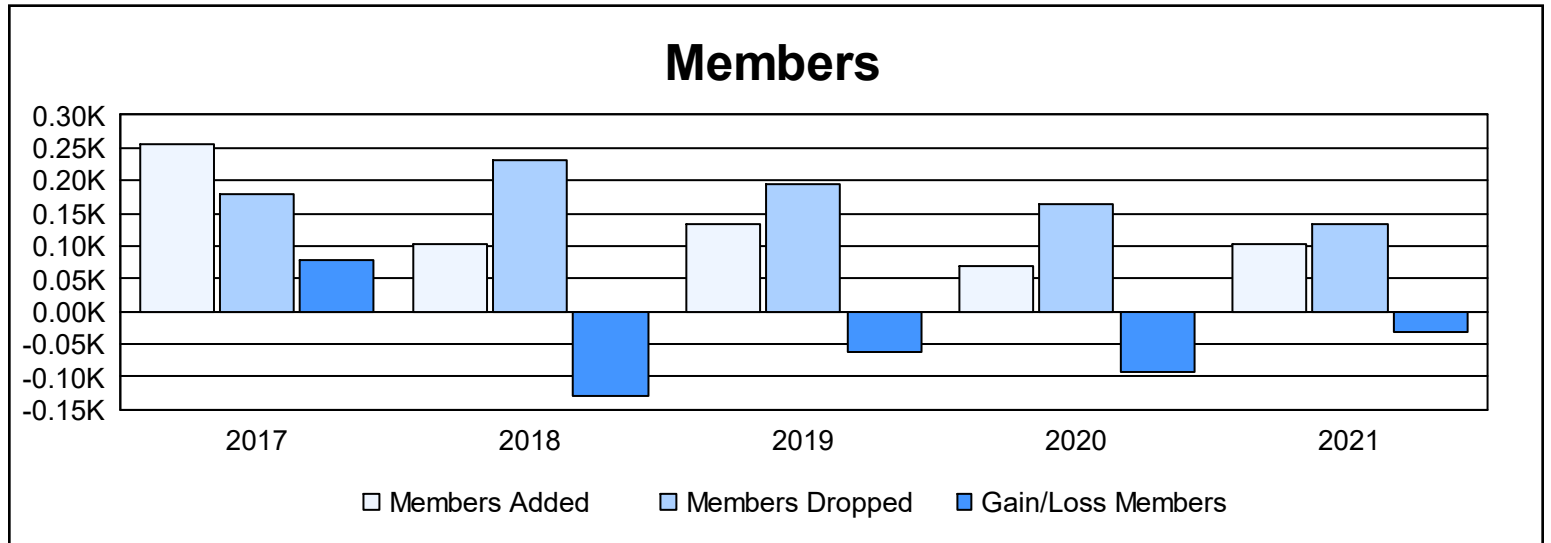

Year	New Clubs	Dropped Clubs	Gain/ Loss Clubs	New Members	Charter Members	Reinstate Members	Transfer Members	Total Member Added	Total Members Dropped	Gain/ Loss Members
2016-2017	2	1	1	187	52	7	11	257	180	77
2017-2018	0	1	-1	98	0	1	5	104	232	-128
2018-2019	0	4	-4	111	3	8	10	132	193	-61
2019-2020	0	1	-1	66	0	3	1	70	163	-93
2020-2021	0	2	-2	76	1	19	6	102	133	-31
<b>Average</b>	<b>0</b>	<b>2</b>	<b>-1</b>	<b>108</b>	<b>11</b>	<b>8</b>	<b>7</b>	<b>133</b>	<b>180</b>	<b>-47</b>

### Membership Composition June 2021 Cumulative