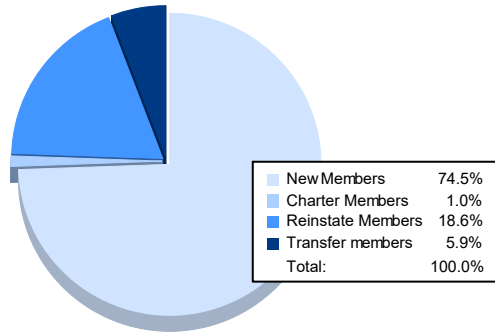

Year	New Clubs	Dropped Clubs	Gain/ Loss Clubs	New Members	Charter Members	Reinstate Members	Transfer Members	Total Member Added	Total Members Dropped	Gain/ Loss Members
2016-2017	2	1	1	187	52	7	11	257	180	77
2017-2018	0	1	-1	98	0	1	5	104	232	-128
2018-2019	0	4	-4	111	3	8	10	132	193	-61
2019-2020	0	1	-1	66	0	3	1	70	163	-93
2020-2021	0	2	-2	76	1	19	6	102	133	-31
<b>Average</b>	<b>0</b>	<b>2</b>	<b>-1</b>	<b>108</b>	<b>11</b>	<b>8</b>	<b>7</b>	<b>133</b>	<b>180</b>	<b>-47</b>

### Membership Composition June 2021 Cumulative

### Gender Composition June 2021 Cumulative